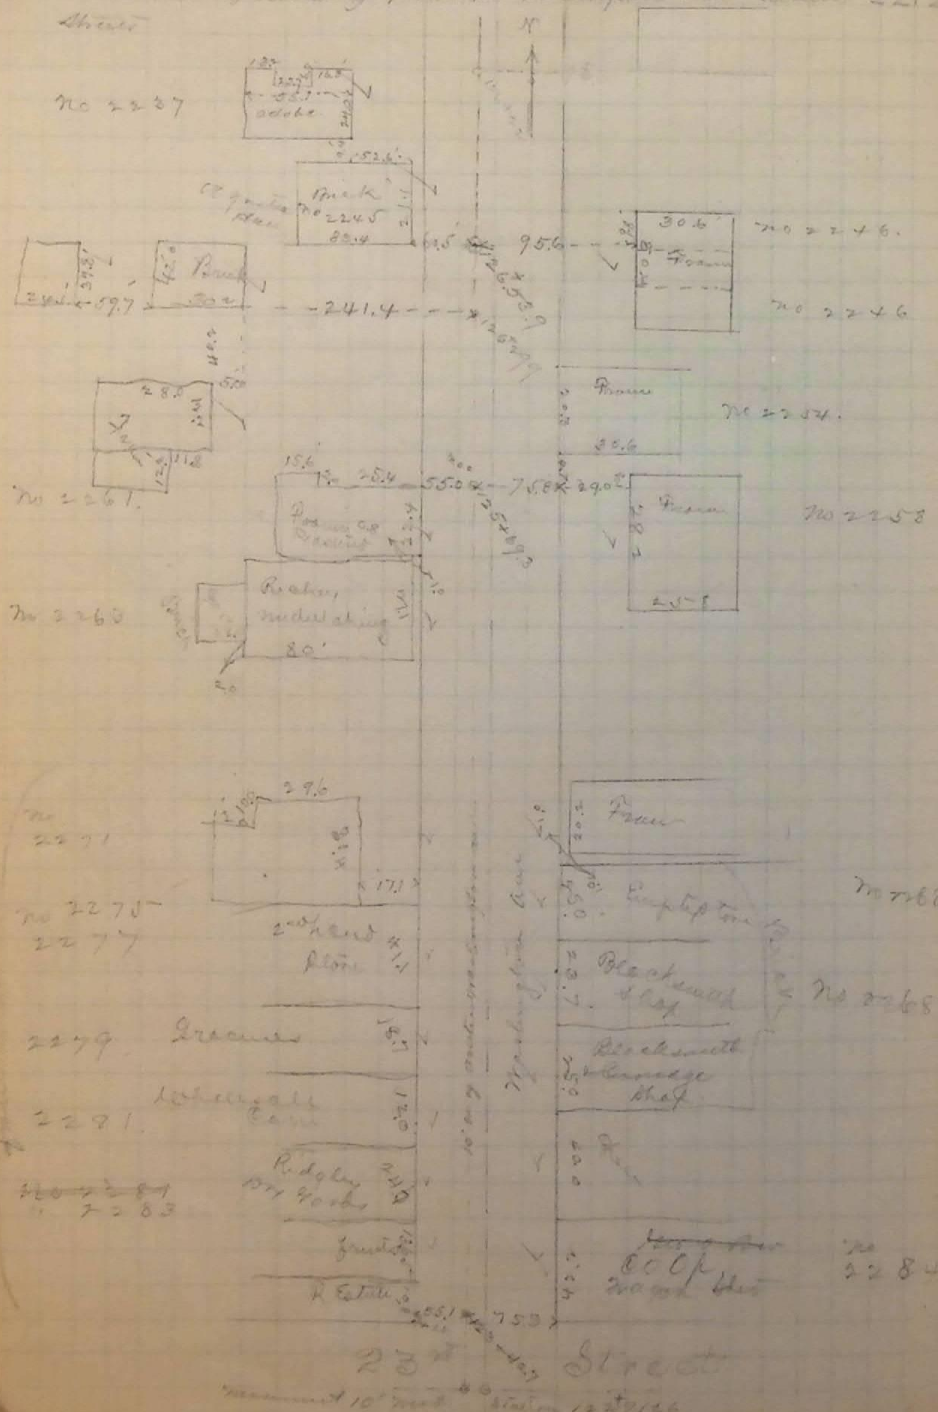

Location of building front on Washington Ave between 22723 Street

June 5<sup>th</sup> 1891  
 17th Post Office  
 and City

Platted  
 June 11<sup>th</sup> 1891